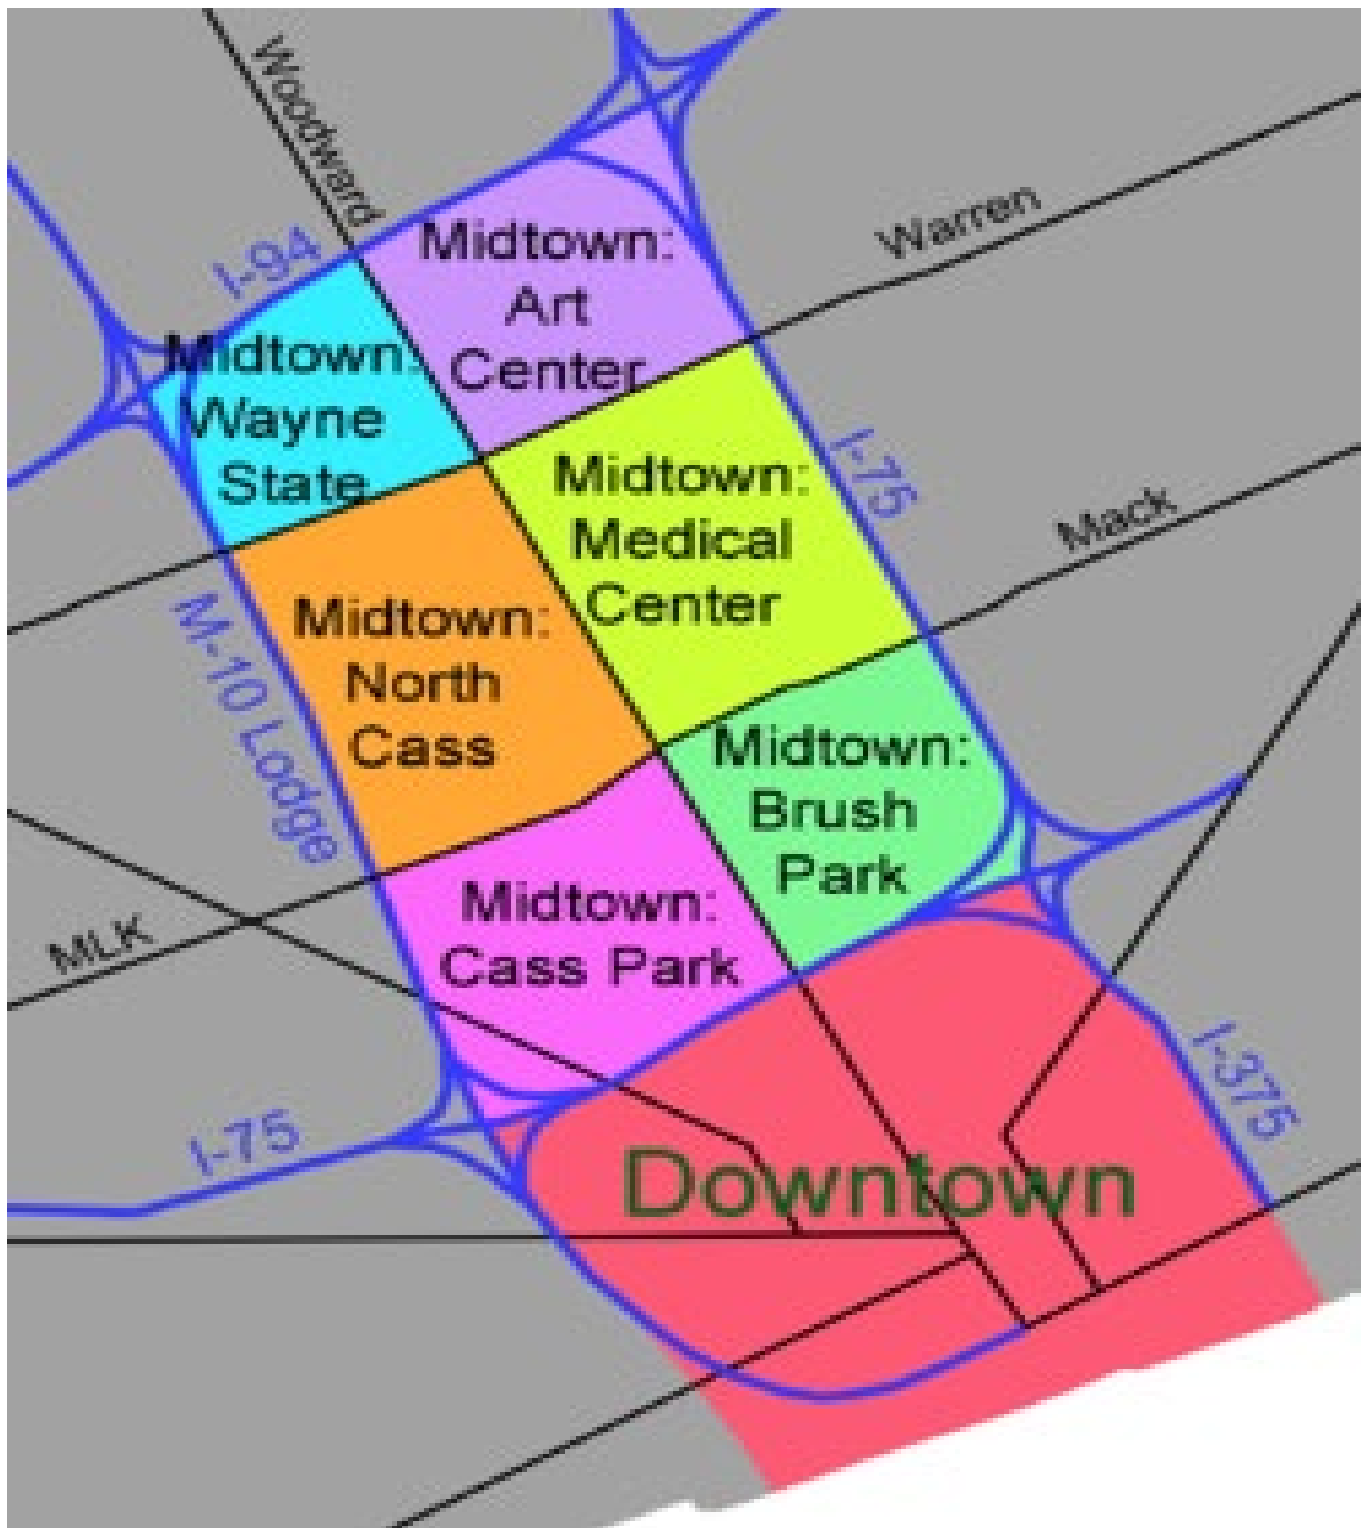

## Tri-County Area

<b>Standard Trip Rate</b>	\$2.50(Start) \$2.25/Mile (\$.25 each 1/9 of a mile) \$0.25 for each 45 seconds of stop time \$5.00 Min. outside Downtown/Midtown
<b>Min. Credit Card Fare</b>	\$ 8.00
<b>Hourly Rate</b>	\$48.00/Hour with a 2 hour minimum. After two hours rate is billed at \$12.00 every 15 minutes.
<b>Cleaning Charge</b>	\$75.00 to clean vomit, bodily fluids and/or excessive debris left in vehicles.

## Detroit Downtown Flat Rates

Downtown↔Downtown Rate	\$8.00 Flat Rate
Midtown↔Midtown Rate	\$8.00 Flat Rate
Downtown↔Midtown Rate	\$12.00 Flat Rate

**Downtown/Midtown to Airport** \$49.00 Flat Rate

<b>Special Events Pricing</b>	\$12.00 Downtown↔Downtown \$12.00 Midtown↔Midtown \$18.00 Downtown↔Midtown
-------------------------------	--

Event pricing starts 1 hour before and ends 1 hour after any event at Comerica Park, Ford Field, Little Caesars Arena, Joe Louis Arena, or Cobo Hall.

Midtown:  
Wayne  
State

Midtown:  
Art  
Center

Midtown:  
Medical  
Center

I-75

I-375

Woodward

Warren

Mack